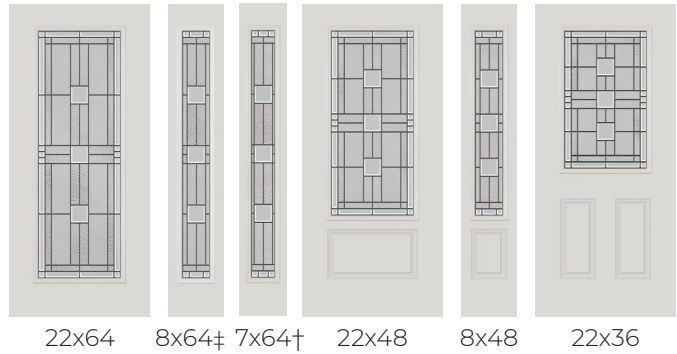

† 7x64 Textured O&B Only   ‡ 8x64 Smooth O&B Only