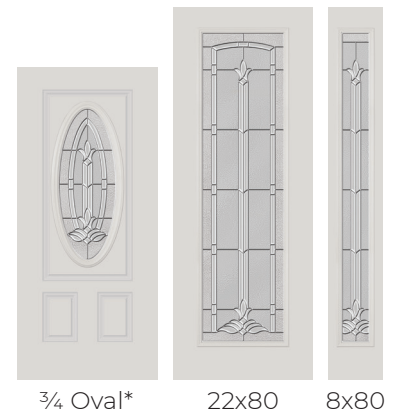

* Clear glass only   † 7x64 Textured O&B Only   ‡ 8x64 Smooth O&B Only