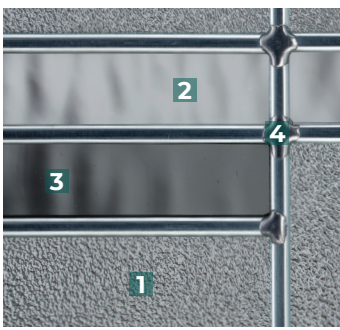

CROSSWALK

1. Micro-Iced Granite Glass
2. Clear Soft Wave Glass
3. Gray Soft Wave Glass
4. Platinum Nickel Caming

PRIVACY RATING