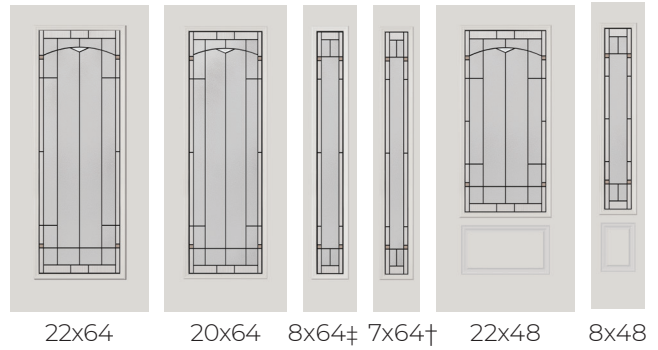

* Clear glass only   † 7x64 Textured O&B Only   ‡ 8x64 Smooth O&B Only