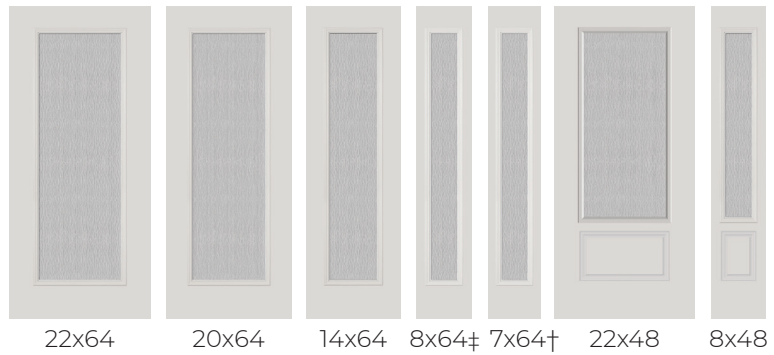

† 7x64 Textured O&B Only   ‡ 8x64 Smooth O&B Only