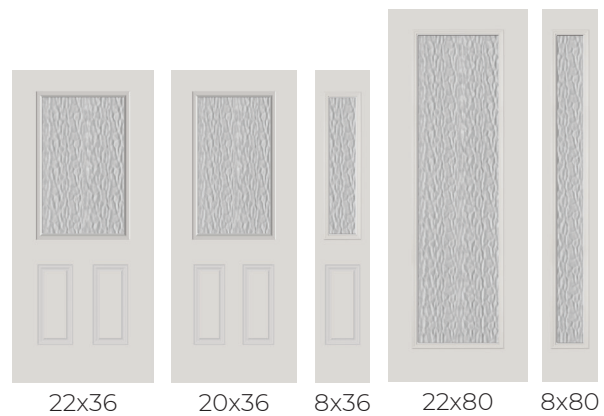

† 7x64 Textured O&B Only ‡ 8x64 Smooth O&B Only