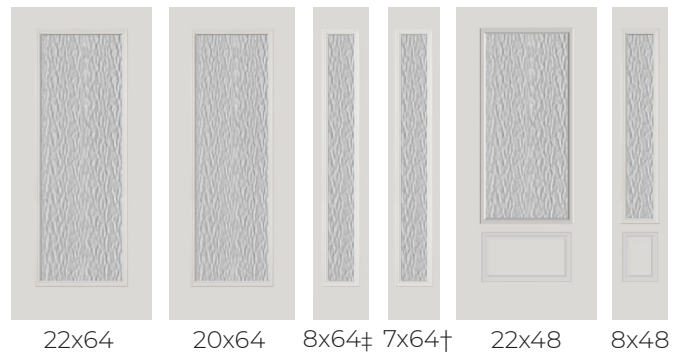

† 7x64 Textured O&B Only ‡ 8x64 Smooth O&B Only