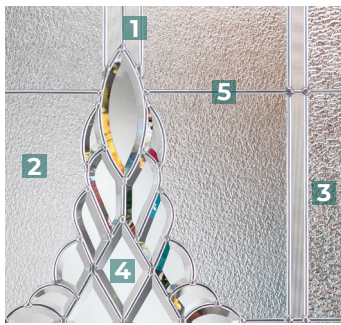

GRACE

1. Micro-Cubed Glass
2. Granite Glass
3. Micro-Granite Glass
4. Clear Bevels
5. Platinum Nickel Caming

PRIVACY RATING