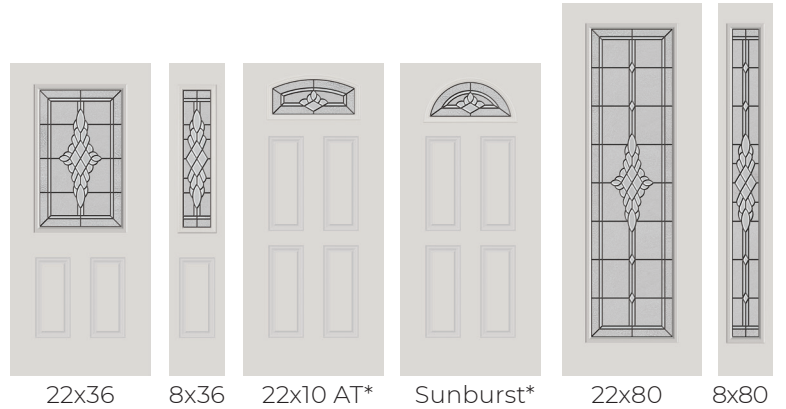

* Clear glass only   † 7x64 Textured O&B Only   ‡ 8x64 Smooth O&B Only