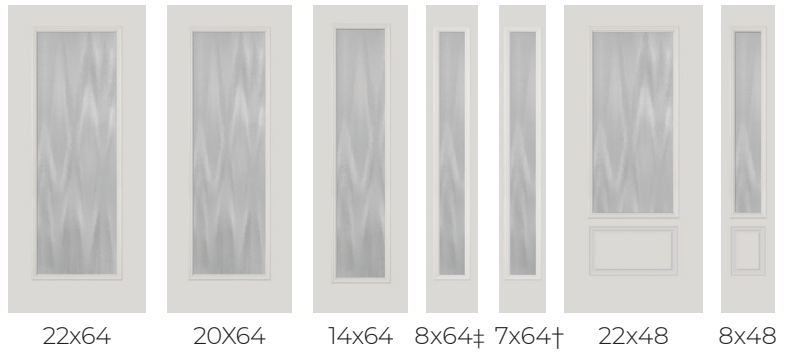

† 7x64 Textured O&B Only   ‡ 8x64 Smooth O&B Only