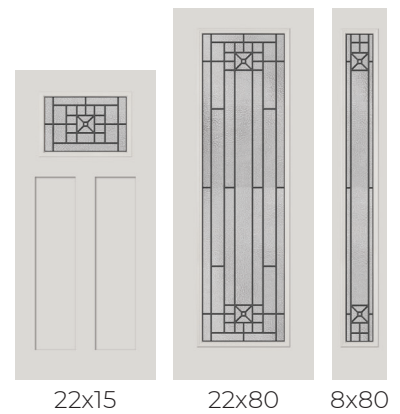

† 7x64 Textured O&B Only   ‡ 8x64 Smooth O&B Only