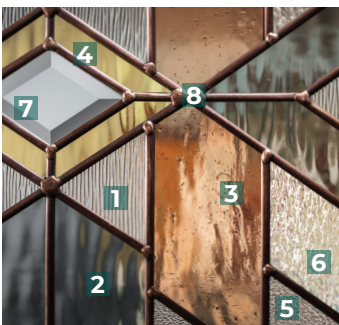

MOHAVE

1. Streamed Glass
2. Gray Soft Wave Glass
3. Bronze Seedy Glass
4. Pale Amber Soft Wave Glass
5. Micro-Iced Granite Glass
6. Small Hammered Glass
7. Clear Bevels
8. Oil-Rubbed Bronze Caming

PRIVACY RATING