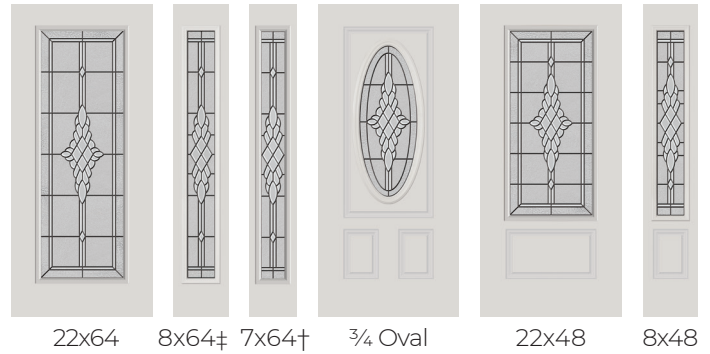

* Clear glass only   † 7x64 Textured O&B Only   ‡ 8x64 Smooth O&B Only