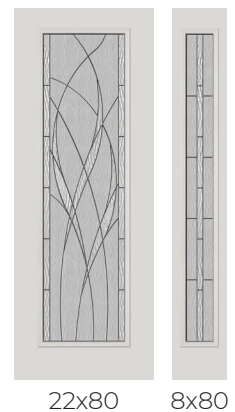

* Clear glass only   † 7x64 Textured O&B Only   ‡ 8x64 Smooth O&B Only