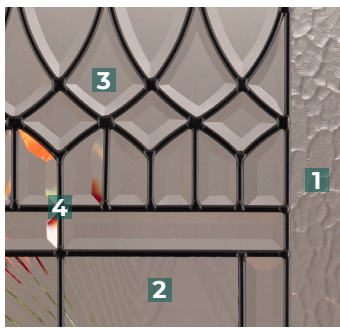

PARIS

1. Arctic Glass
2. Clear Renaissance Glass
3. Clear Bevels
4. Patina Caming

PRIVACY RATING