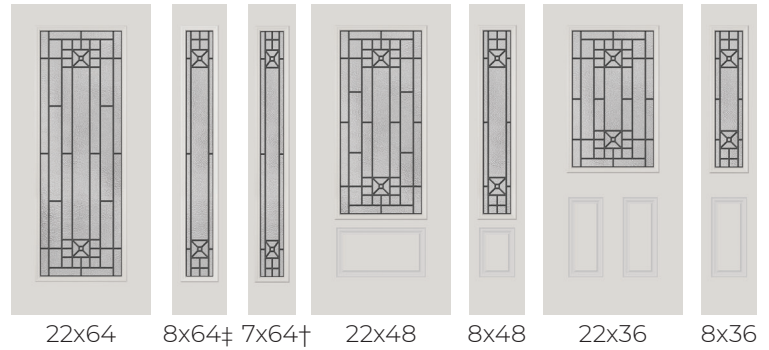

† 7x64 Textured O&B Only   ‡ 8x64 Smooth O&B Only