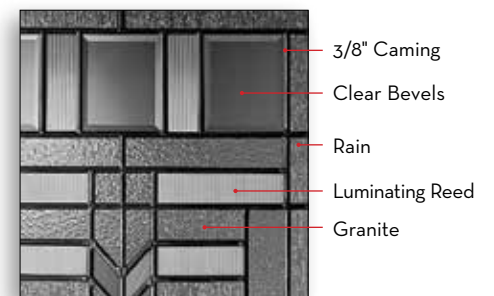

Glass size: O764 / 2264 / O764
with Custom Transom
Door: Fiberglass OAK40
Sidelite: Fiberglass OAK00

PRIVACY

● Privacy Guide. See pages 4 and 5.

Royston	0836*	2236*	0848	2248	0764*	2264	2208*	2215*	2515
Patina	■	■	■	■	■	■	■	■	■

NOTE: Custom transom and sidelites are available. Contact your local dealer for more information.
*Available with Solution Series frame.

Patina