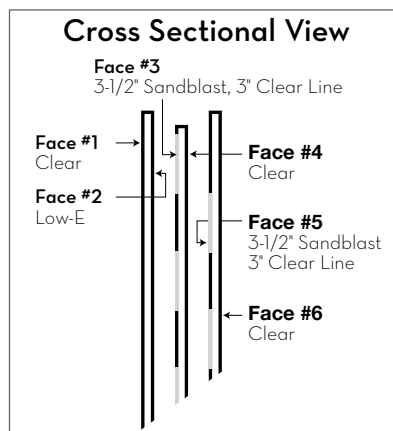

Lonsdale	2236*	2248	2264
Sandblast	■	■	■

NOTE: Custom transom and sidelites not available for this design. We recommend 100% Sandblast as an option.

*Available with Solution Series frame.

PRIVACY 8

● Privacy Guide. See pages 4 and 5.