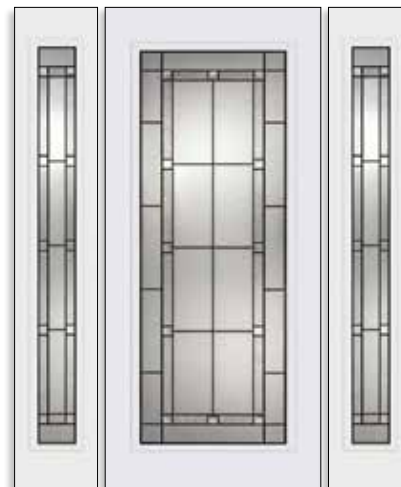

O764 / 2264 / O764