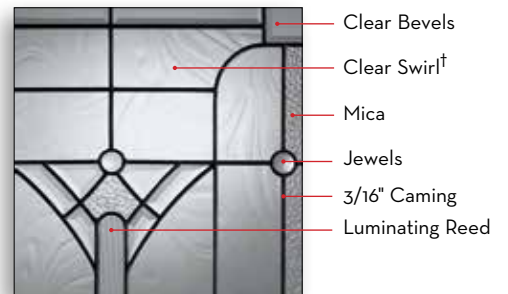

Waterton	O836*	2236*	O848	2248	O764*	2264	2208*
Patina	■	■	■	■	■	■	■

NOTE: Custom transom and sidelites are available. Contact your local dealer for more information. *Available with Solution Series frame.

PRIVACY 5

● Privacy Guide. See pages 4 and 5.

† Swirl glass often contains small bubbles/surface imperfections. They are not considered defects. See page 6 for more information.

Patina