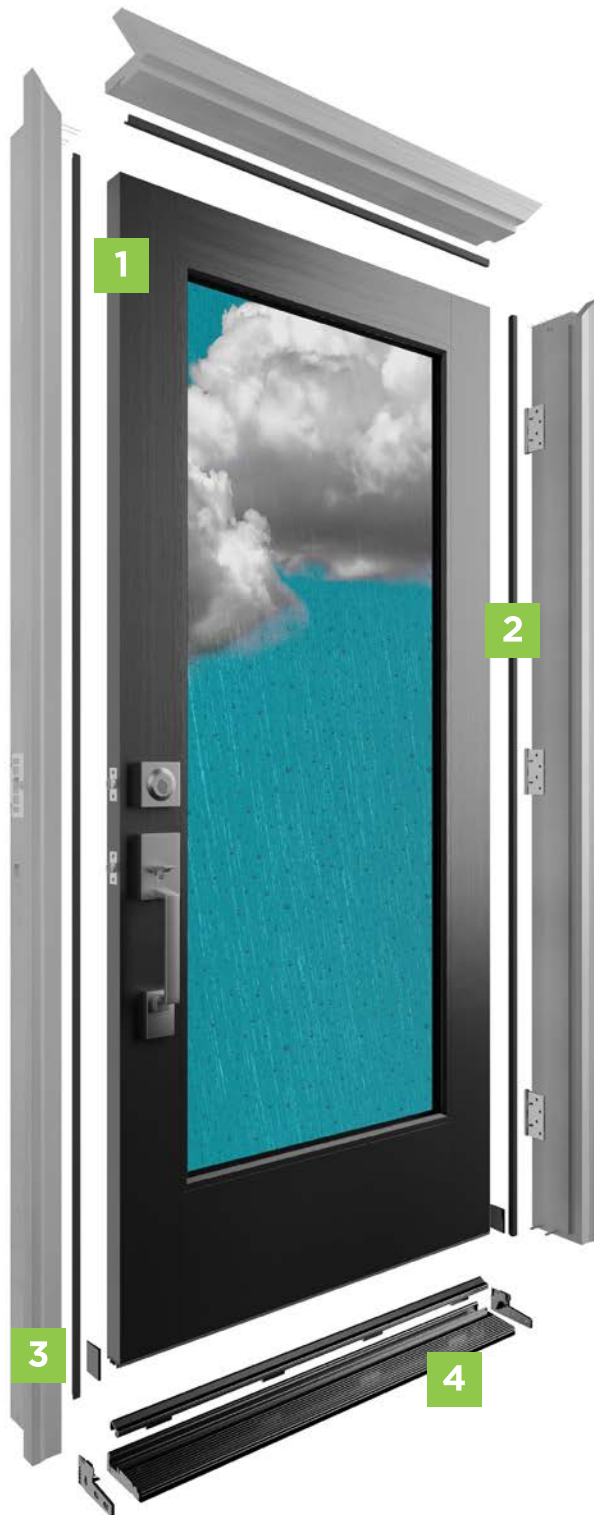

Masonite® Performance Door System

The Masonite® Performance Door System was designed to do what doors are meant to do — keep the outside out and the inside in — but do it better than any before.

64%

better at keeping air and water out

than the leading competitor

NEXT-LEVEL PERFORMANCE, THE 4-POINT PERFORMANCE SEAL:

1

SQUARE EDGE DOOR

2

ENDURA PE650 WEATHERSTRIPPING

3

ENDURA SIMPLE SOLUTION® CORNER PADS

4

ENDURA Z-ARTICULATING CAP SILL™

PROVEN IN 3RD PARTY TESTING

SCAN TO LEARN MORE

MASONITE								
Competitor								

LIMITED WATER NO WIND 33.4 MPH DP15 34.2 MPH DP20 38.3 MPH DP25 41.9 MPH DP30 45.3 MPH DP35 48.4 MPH DP40 51.3 MPH DP45

TEST: ASTM E331 WATER PENETRATION OF EXTERIOR DOORS BY UNIFORM STATIC AIR PRESSURE DIFFERENCE