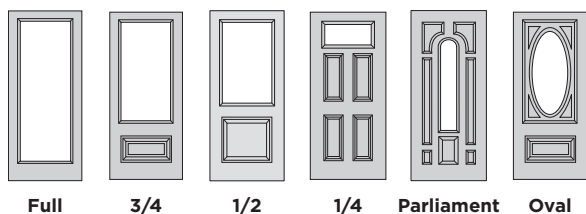

Classic Door Characteristics

Symmetric and Decorative Panel Designs